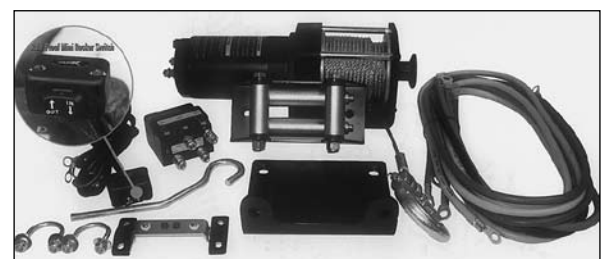

Includes

- Winch assembly with wire rope
- Circuit breaker assembly with hardware
- Switch
- Handsaver bar
- Hardware kit
- Switch housing
- Lead wire assembly (black & red)
- Motor
- Roller Fairlead
- Circuit Breaker Cover