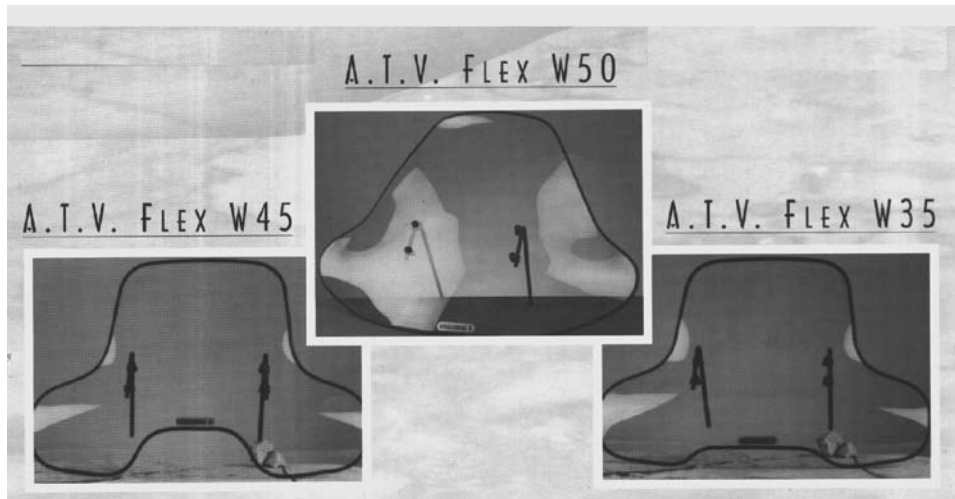

*Must have mirror mount brackets to install.

Direction II Windshields

- All windshields come with mounting hardware.
- Heights are measured from the top of the headlight.

Description	Height	Part #	Price (F)
Flexible ATV no Headlight cut out	18.5"	W-35F	\$79.95
Flexible ATV with Headlight cut out	16.5"	W-45F	\$79.95
Flexible ATV Jumbo	33.5"	W-50	\$99.95
Hurricane Clear	15.5"	H-C	\$79.95
Hurricane Tint	15.5"	H-T	\$79.95
Police Style Windshield (comes all clear only now)	19.5"	DHD-H-20	\$179.95
Highway windshield	21"	A-92	\$149.99
Highway windshield w/longer lowers	23"	A-11C	\$179.95