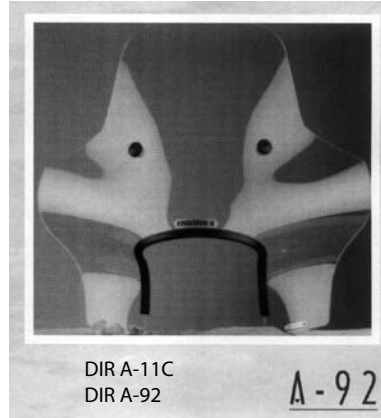

Direction II Windshields

- All windshields come with mounting hardware.
- Heights are measured from the top of the headlight.

Description	Height	Part #	Price (F)
Flexible ATV no Headlight cut out	18.5"	W-35F	$79.95
Flexible ATV with Headlight cut out	16.5"	W-45F	$79.95
Flexible ATV Jumbo	33.5"	W-50	$99.95
Hurricane Clear	15.5"	H-C	$79.95
Hurricane Tint	15.5"	H-T	$79.95
Police Style Windshield (comes all clear only now)	19.5"	DHD-H-20	$179.95
Highway windshield	21"	A-92	$149.99
Highway windshield w/longer lowers	23"	A-11C	$179.95