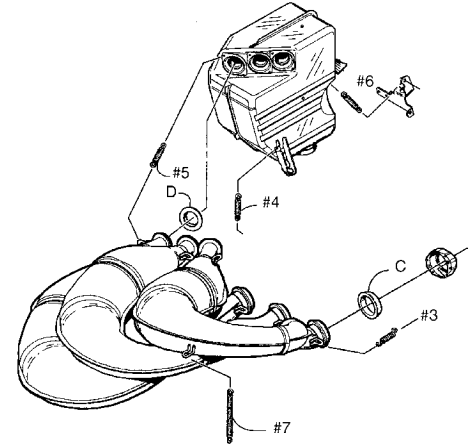

A - Manifold to Pipe
B - Pipe to Canister

C - Manifold to Pipe
D - Pipe to Canister

Grafoil Seals for Starting Line Pipes

I.D.	Fitment	Part #	Price (E)
1 3/4"	SLP Triple pipes-Viper pipes, Arctic Cat twin pipes, Arctic Cat 600	090-747	\$20.34
2 1/4"	SLP Twin pipes-A/C F7, M7, 800/900 & Polaris 800 Fits 1997-2007	090-980	\$20.34
2 1/2"	oem#3610046 500, 600, 700,800 US Built Twins	090-621	\$20.34
2 1/2"	SLP Single pipes Polaris 5,6,7,800s & Ski-Doo 600	090-621	\$20.34
2"	SLP Single Pipe to Silencer Seal - Arctic Cat 900 EFI	090-984	\$20.34