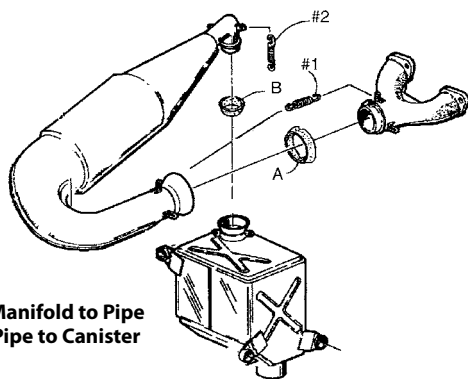

Arctic Cat Exhaust Gaskets

A – Manifold to Pipe
B – Pipe to Canister