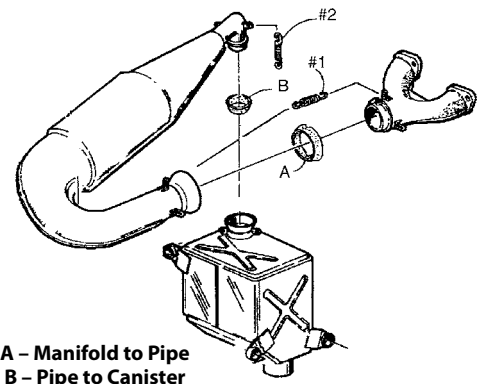

A - Manifold to Pipe
B - Pipe to Canister

C - Manifold to Pipe
D - Pipe to Canister

Grafoil Seals for Starting Line Pipes

I.D.	Fitment	Part #	Price (E)
1 3/4"	SLP Triple pipes-Viper pipes, Arctic Cat twin pipes, Arctic Cat 600	090-747	\$20.34
2 1/4"	SLP Twin pipes-A/C F7, M7, 800/900 & Polaris 800 Fits 1997-2007	090-980	\$20.34
2 1/2"	oem#3610046 500, 600, 700,800 US Built Twins	090-621	\$20.34
2 1/2"	SLP Single pipes Polaris 5,6,7,800s & Ski-Doo 600	090-621	\$20.34
2"	SLP Single Pipe to Silencer Seal - Arctic Cat 900 EFI	090-984	\$20.34