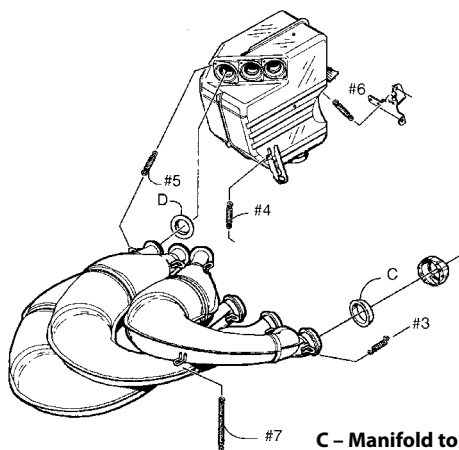

C – Manifold to Pipe
D – Pipe to Canister