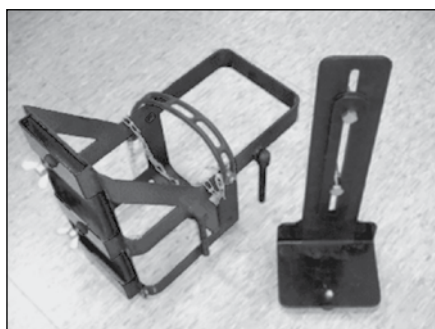

Winch Mount, Fuel Transport

ATV Winch Mount

Model	Year	Part #	Price (D)
Arctic Cat			
Prowler (for winches 4000 lbs & more)	2006-07	058169	\$285.99
Can-Am/Bombardier			
Renegade	2007-08	REN-WN	\$119.95
Honda			
Rubicon 500 FG (Can. Edit. Only)	2007-08	273287	\$99.99
Rubicon 500 FG (Can. Edit. Only)	2005-06	073292	\$69.99
Rubicon 500 FA/FGA	2005-07	073292	\$69.99
Ruibicon 500 4x4	2001-04	073272	\$89.99
TRX 500/TM/FM/FE	2007-08	273287	\$99.99
TRX 500/TM/FM/FE	2005-06	073292	\$69.99
TRX 450 ES/S 4x4	1998-04	058540	\$109.99
TRX 420 FE/FM	2007-08	173237	\$59.99
TRX 400 4x4	1995-01	058540	\$109.99
TRX 350 FE/TE 2x4/4x4	2000-03	073276	\$79.99
TRX 350 FM/TM 2x4/4x4	2000-02	073276	\$79.99
Kawasaki			
Mule 610	2005-06	058170	\$233.99
Mule 300,3010,3020	2002-06	058171	\$192.99
KVF 750i 4x4 Brute Force	2007	073370	\$79.99
KVF 750i 4x4 Brute Force	2005	073358	\$69.99
KVF 650i 4x4 Brute Force	2006-08	073370	\$79.99
KVF 650 4x4 Brute Force	2006-08	073366	\$69.99
KVF 650	2005	058545	\$145.99
KVF 400 4x4	1999-02	073313	\$67.99
KVF 300 4x4	1999-02	073314	\$59.99

Fuel and Chainsaw Holder

- Mounts to any ATV rack.
- Holds gas can and chainsaw
- Steel Construction
- Includes rubber fastener, lock chain and hardware kit

Description	Part #	Price (G)
Fuel & Chainsaw Holder	AT-12493	\$119.95

Double Handle Utility Jugs with filler hose

- Molded polyethylene construction
- 5-gal. capacity
- High-quality braided filler hose included
- O-ring in cap provides a tight seal
- Jugs have guides to determine gallons remaining

Note: Do not use this product as a portable fuel container unless you're certain that it complies with regulations in your area.

Tuff Jug

20 Liter capacity utility jug with easy to use side handle for a better grip. The "ripper" spout will automatically cut off once the fuel level reaches it. No overflow, just like at the gas station.