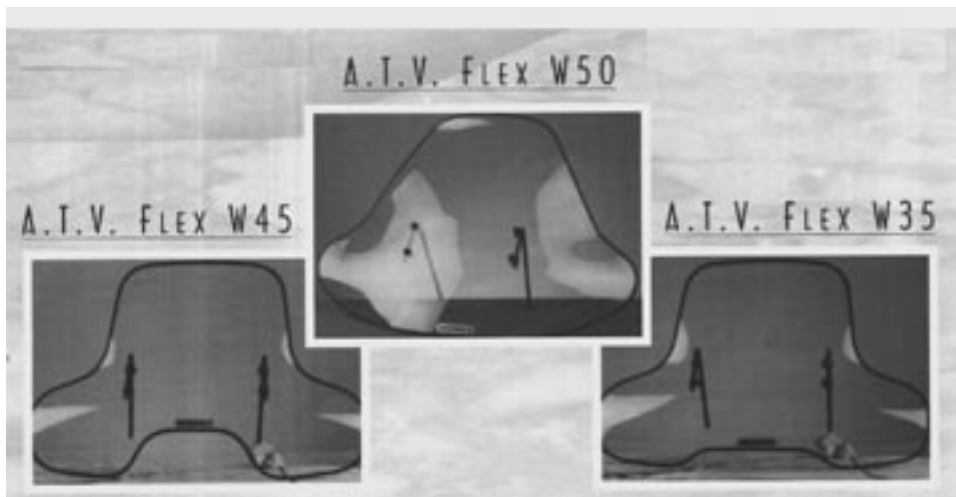

Classic Quad Case

- Easy installation. Colour: Black.
- Mould-in handles. Lockable latches. Deluxe cushions.
- Approx. Dimensions: 38" Long x 24" Deep x 5½" High Centre.

Description	Part #	Price (D)
Classic Quad Case	33-03320	$229.95

Storage Cube Quad Case

- No assembly required. Includes center cube.
- Storage compartment removes to allow for additional space for relaxing while stopped.
- Approx. Dimensions: 36" x 24" x 16". Colour: Black.

Description	Part #	Price (D)
Storage Cube Quad Case	33-03300	$299.95

Tamarack Guncase *with Liner*

Unique two-case system; soft case for when you're away from your quad and a hard case for when you're travelling. Colour: Black

Description	Part #	Price (D)
Tamarack Guncase	20-100-01	$119.95
Mounting Kit	20-200-01	$119.95

Direction II Windshields

- All windshields come with mounting hardware.
- Heights are measured from the top of the headlight.

Description	Height	Part #	Price (F)
Flexible ATV no Headlight cut out	18.5"	W-35F	$79.95
Flexible ATV with Headlight cut out	16.5"	W-45F	$79.95
Flexible ATV Jumbo	33.5"	W-50	$99.95
Hurricane Clear	15.5"	H-C	$69.95
Hurricane Tint	15.5"	H-T	$69.95
Police Style Windshield (comes all clear only now)	19.5"	DHD-H-20	$179.95
Highway windshield	21"	A-92	$139.95
Highway windshield w/longer lowers	23"	A-11C	$179.95

A-92

D.H.D. H-20

HURRICANE