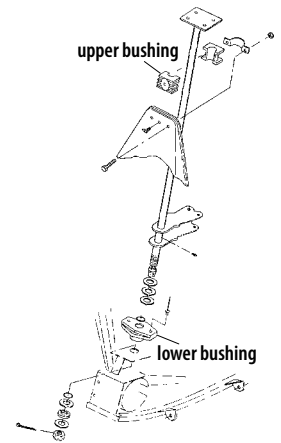

Polaris

Steering Post Bushing Kits

- Excellent quality replacement parts.
- Contains top and bottom bushings.

Model	Year	Part #	Price (F)
All 50s & 90s	2001-06	WE370020	$55.69
200 Phoenix	2005-06	WE370025	$82.86
500 Predator 2x4	2003-06	WE370015	$37.60
All Other Models	2003-06	WE370010	$55.69
All Models	2002	WE370010	$55.69
All Models 4x4 & 6x6	2001	WE370010	$55.69
All Models 2x4	2001	WE370005	$55.69
All Models	1989-00	WE370005	$55.69

Polaris

ATV A-Frames

- Excellent quality replacement parts.
- Most Include: A-Frame, 2 bushings, grease fitting and bolts.
- Components vary by model.

Model	Year	Left A-Frame		Right A-Frame	
		Part #	Price (F)	Part #	Price (F)
2x4 Models					
50 Predator	2004	WE361760	$90.37	WE361759	$90.37
50 Predator	2005-06	WE362047	$90.37	WE362048	$90.37
50 Scrambler	2001	WE360315	$90.37	WE360311	$90.37
50 Scrambler	2002-03	WE360902	$90.37	WE360901	$90.37
90 Predator	2003-05	WE361155	$90.37	WE361156	$90.37
90 Scrambler	2001	WE360315	$90.37	WE360311	$90.37
90 Scrambler	2002-03	WE361004	$90.37	WE361003	$90.37
90 Scrambler X	2002	WE361004	$90.37	WE361003	$90.37
90 Sportsman	2001	WE360315	$90.37	WE360311	$90.37
90 Sportsman	2004-06	WE361705	$90.37	WE361706	$90.37
90 Sportsman	2002-03	WE360902	$90.37	WE360901	$90.37
200 Phoenix (U)	2005-06	WE362624	$90.37	WE362623	$90.37
(L)		WE362622	$150.71		
250 Trail Blazer	1996-06	WE361601	$135.60	WE361602	$135.60
300 Xpress	1996-99	WE361601	$135.60	WE361602	$135.60
325 Magnum	2000-02	WE361601	$135.60	WE361602	$135.60
325 Trail Boss	2002	WE361605	$135.60	WE361606	$135.60
330 Magnum	2003-05	WE361601	$135.60	WE361602	$135.60
330 Trail Boss	2003-05	WE362278	$135.60	WE362279	$135.60
400 Scrambler	2000-01	WE361601	$135.60	WE361602	$135.60
400 Sport	1996-00	WE361601	$135.60	WE361602	$135.60
400 Trail Blazer	2003-05	WE361601	$135.60	WE361602	$135.60
400 Xpress	1996-97	WE361601	$135.60	WE361602	$135.60
425 Magnum	1995-98	WE361601	$135.60	WE361602	$135.60
500 Predator (U)	2003-04	WE364242	$129.11	WE364243	$129.11
(L)		WE363799	$135.60	WE363801	$135.60
500 Predator (U)	2005	WE364612	$135.60	WE364613	$135.60
(L)		WE363799	$135.60	WE363801	$135.60
500 Scrambler	2001-02	WE361601	$135.60	WE361602	$135.60
4x4 Models					
250 Xplorer	2000-02	WE361611	$135.60	WE361612	$135.60
300 Xplorer	1996-99	WE362274	$135.60	WE362283	$135.60
325 Magnum	2000	WE362274	$135.60	WE362283	$135.60
325 Magnum	2001-02	WE361611	$135.60	WE361612	$135.60
330 ATP	2004	WE362284	$135.60	WE362285	$135.60
330 ATP HO	2005	WE361607	$135.60	WE361608	$135.60
330 Magnum	2003-04	WE361611	$135.60	WE361612	$135.60
330 Magnum	2005-06	WE361607	$135.60	WE361608	$135.60
335 Sportsman	1999	WE361611	$135.60	WE361612	$135.60