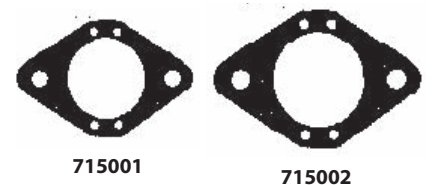

Intake Gaskets

Description	Part #	Price (G)
Tillotson HR & Walbro WR Carbs	715001	$0.65
Tillotson HD, Walbro WD & WF Carbs	715002	$0.95