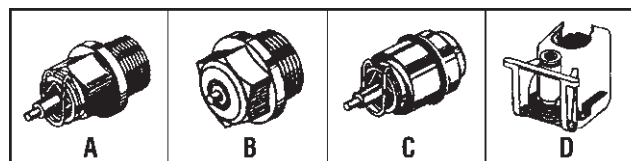

Genuine MIKUNI Needle & Seats

Part #	Price (G)	Type	Size	Description
MIK02-231	$26.73	B	VM 26/26 1.5	Arctic Cat, Ski-Doo, Polaris
MIK02-189	$25.95	B	VM 26/26 2.0 24-30mm	Flange mount & 34mm A-Cat spigot mount
MIK02-190	$25.95	B	VM 26/26 2.5 24-30mm	Flange mount & 34mm A-Cat spigot mount
MIK02-191	$28.36	B	VM 26/26 2.8 24-30mm	Flange mount & 34mm A-Cat spigot mount
MIK02-199	$26.73	A	VM 28/163 2.5 30-44mm	Spigot mount
MIK02-193	$28.36	A	VM 34/39 3.3 32-34mm	Flange mount
MIK02-200	$39.21	A	VM 34/39 3.5 30-44mm	Spigot mount
MIK02-196	$26.73	A	VM 28/163 1.5 30-44mm	VM carbs Polaris, A-Cat, Skidoo
MIK02-233	$31.37	A	VM 28/511 1.5 30-44mm	Viton Tip VM carbs Polaris, A-Cat, Skidoo
MIK02-197	$28.36	A	VM 28/163 1.8 30-44mm	VM carbs
MIK02-895	$31.75	A	VM 28/511 1.8 30-44mm	Viton Tip VM carbs
MIK02-198	$28.36	A	VM 28/163 2.0 30-44mm	VM carbs
MIK02-896	$33.68	A	VM 28/511 2.0 30-44mm	Viton Tip VM carbs
MIK02-703	$27.65	C	1.5	TM 38 SS Flat slide
MIK02-702	$29.36	C	1.8	TM 38 SS Flat slide
MIK02-704	$26.95	C	2.0	TM 38 SS Flat slide
MIK02-464	$25.95	D	1.8	TMX 38
MIK02-187	$1.25			Needle & Seat Gasket (only)