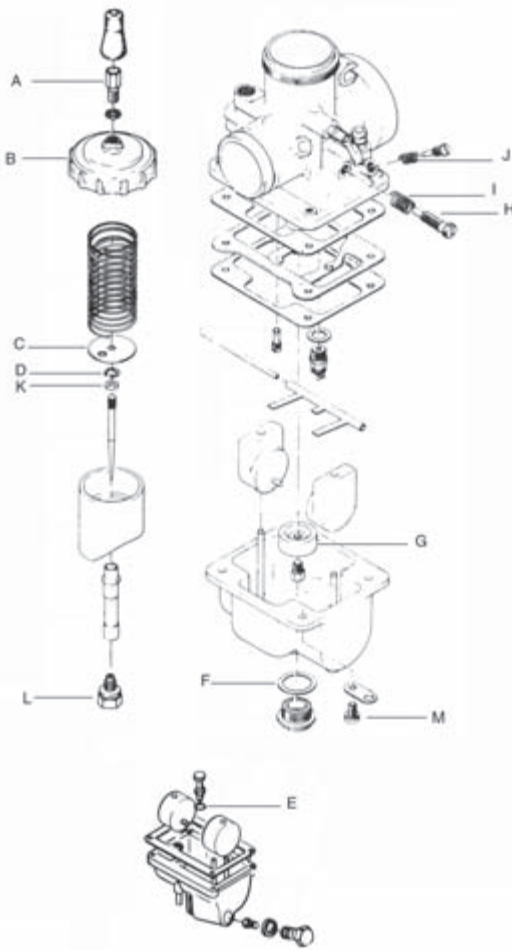

Item #	Part#	Price (G)	Description
A	005-102-1	\$14.95	Cable adjuster & nut
B	007-156-1	\$10.95	Chamber top (round slide) 30-34mm
B	007-156-2	\$27.95	Chamber top (round slide) 36-38mm
B	007-156-3	\$28.95	Chamber top (round slide) 40-44mm
B	007-157	\$2.29	Chamber top gasket 26-28mm
B	007-157-1	\$2.29	Chamber top gasket 30-34mm
B	007-157-2	\$2.29	Chamber top gasket 36-38mm
B	007-157-3	\$2.29	Chamber top gasket 40-44mm
C	MIK02-077	\$3.95	Cable holding washer 26-30mm flange carbs
C	MIK02-079	\$4.95	Cable holding washer 28mm spigot carbs
C	MIK02-080	\$3.95	Cable holding washer 30-34mm flange carbs
C	MIK02-080	\$3.95	Cable holding washer 32-34mm carbs
C	MIK02-081	\$2.95	Cable holding washer 36-38mm carbs
C	MIK02-082	\$5.49	Cable holding washer 40-44mm carbs
D	MIK02-083	\$1.95	Needle C-clip 24-38mm carbs
D	MIK02-455	\$1.45	Needle C-clip 40-44mm carbs
D	007-183-1	\$0.99	Needle C-clip 40-44mm carbs - Aftermarket (EV)
E	MIK02-212	\$3.68	Needle Jet O-ring 22-34mm carbs
F	MIK02-127	\$1.02	Plug washer 30-38mm carbs
F	MIK02-128	\$2.50	Plug washer 40-44mm carbs
G	MIK02-201	\$12.95	Main jet cup washer 40-44mm most VM carbs
G	MIK02-202	\$22.95	Main jet cup washer 30-38mm most VM carbs
G	MIK02-203	\$1.07	Main jet washer fits; VM carbs w/out cupped washer
G	MIK02-835	\$10.99	Main jet washer TM38's w/side idle screw
G	MIK02-837	\$4.95	Main jet cup washer TM32-38 carbs
H	MIK02-184	\$6.50	Idle Screw VM40-44mm carbs
H	MIK02-183	\$6.50	Idle screw VM36-38mm carbs
I	MIK02-182	\$1.95	Idle spring VM carbs
J	MIK02-181	\$2.06	Air spring VM carbs
J	MIK02-180	\$6.13	Air screw VM carbs
K	MIK07-124	\$1.33	Washer 34-36mm, 0.75mm thick, 2.75mm I.D.
K	MIK07-267	\$1.33	Washer 38-40mm, 0.75mm thick, 3.25mm I.D.
L	MIK02-207	\$10.51	Main Jet Extender
M	MIK02-719	\$1.43	Replacement Screw 5mm x 18mm