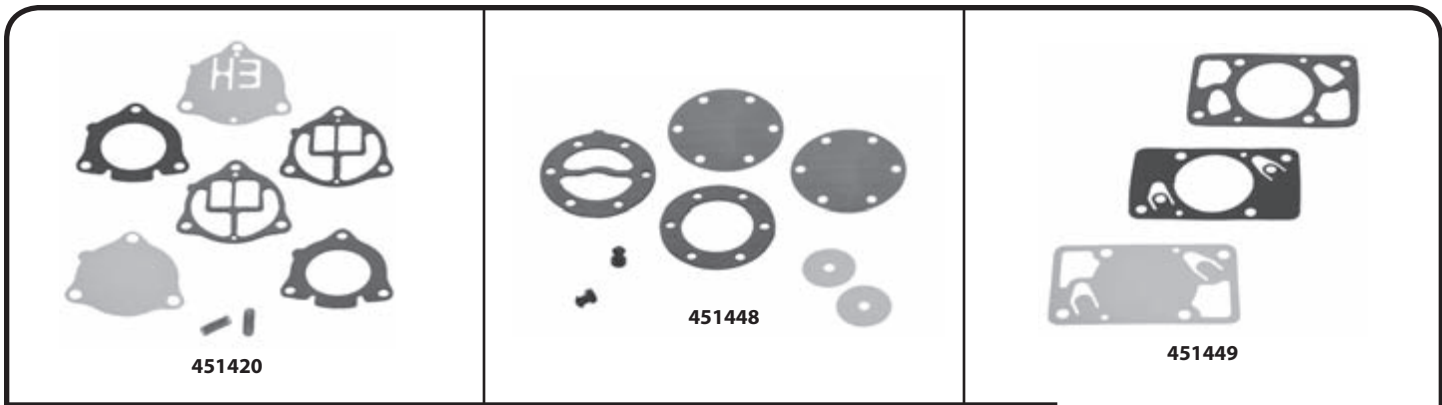

Needle & Seat for Tillotson Carbs

Description	Part #	Price (G)
HL & HR Carbs	007-229	\$4.75
HD Carbs	007-230	\$6.95
HD Carbs Fork Type	007-230-1	\$6.95

Intake Gaskets

Description	Part #	Price (G)
Tillotson HR & Walbro WR Carbs	715001	\$0.65
Tillotson HD, Walbro WD & WF Carbs	715002	\$0.95