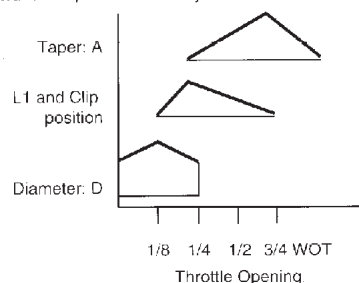

Chart "A" shows three different metering points of the needle, Taper A is the angle of the taper with 1.00 being the leanest, L1 is the distance between the clip position and the diameter of 2.515 on the jet needle, D is the diameter of the needle before the taper begins. (see diagram below)

Jet Needle Selection

1) Use chart "A" & "B" to determine which part of the needle is in use at the needed throttle opening.
2) If you can go richer across the board from 1/4 to 3/4, go to a smaller diameter needle.
3) The taper will change the rate of fuel, depending on the angle. To adjust a high part of the midrange 1/2 to 3/4, change to a steeper taper.
4) The mixture richens when the needle jet is raised and leans when lowered. A simple change of clip position, lowering or raising, will allow you to make adjustments. A longer needle will be richer and a shorter needle will be leaner.

Chart A

Mark	Taper		
	A	L1	Dia. D
A	1°00	34.55	2.605
B	1°15	35.00	2.615
C	1°34	36.35	2.625
D	1°45	36.80	2.635
E	2°00	38.15	2.645
F	2°15	38.60	2.655
G	2°26	39.95	2.665
H	2°45	40.40	2.675
J	3°00	41.75	2.685
K	3°15	42.20	2.695
L	3°33	43.55	2.705
M	3°50	44.00	2.715
N	4°00	45.35	2.725
P	1°45		
Q	2°00		
R			2.755
S			2.765
T			2.775
U			2.785
V			2.795
W			2.805
X			2.815
Y			2.825
Z			2.835

Keihen PWK Throttle Valves

	Cutaway	35 PWK	38-39 PWK
		Part #	Part #
Richer	0	KEH018-508	KEH018-517
	3.0	KEH018-509	KEH018-518
	4.0	KEH018-510	KEH018-519
	5.0	KEH018-511	KEH018-520
	6.0	KEH018-512	KEH018-521
	7.0	KEH018-513	KEH018-522
	8.0	KEH018-514	KEH018-523
	9.0	KEH018-515	KEH018-524
Leaner			

$94.95 ea. (G)

Shim Kit

Carburetor Needle Shim Kit; Controls Fuel Metering from 1/4 to 3/4 Throttle. Instead of only 5 adjustments on your needle, this kit allows you up to 20 adjustments. Each kit consists of .010", .020", .030" Shims & Spare E-Clips.