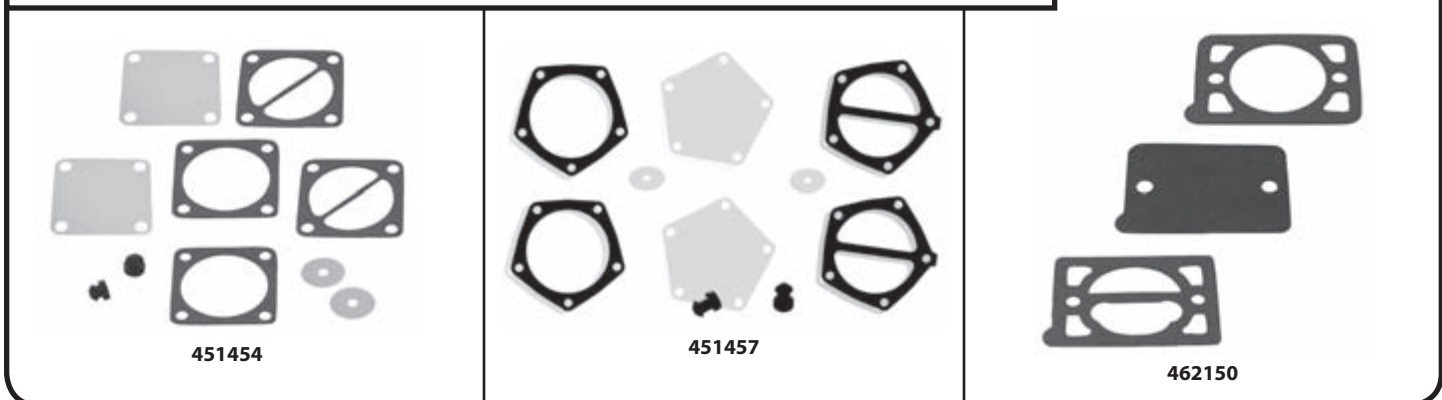

Walbro Carb Parts

Description	Part #	Price(G)
Walbro WD & WR Carbs Check Valve	007-219-3	$2.35
Walbro WD & WR Carbs Fuel Pump Leaf	007-219-4	$0.99
Walbro WD & WR Carbs Needle for WD, WDA, WDB, WR, WRA, WRC, WRD	007-230-2	$5.15
Walbro WD & WR Carbs Valve Spring	007-219-2	$0.60