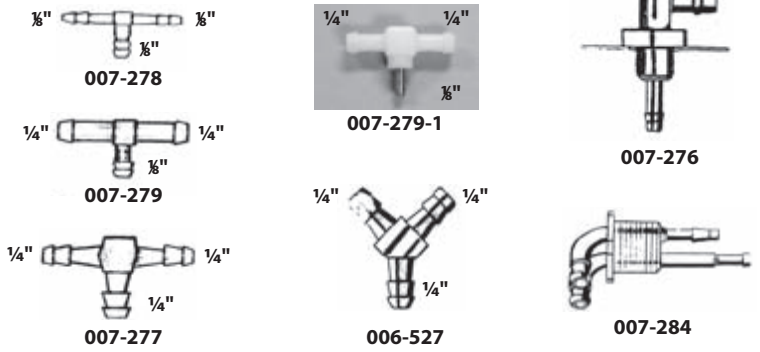

Fuel Fittings

Description	Part #	Price (G)
3/8" Plastic "T"	007-278	$1.00
3/8" Plastic "T" Combination for 3/32" or 1/4" fuel hose and 3/8" primer line.	007-279	$0.85
All 1/4" Plastic "T" For 3/32" or 1/4" fuel line	007-277	$1.40
3/8" Plastic "T" with built in filter for 3/32" or 1/4" and 3/8" hose	007-279-1	$3.95
1/4" Plastic "Y"	006-527	$2.50
Metal Press Fitting	007-276	$6.99
2 Tube 90 degree 1" Tank Fitting Installs on 07-404 and 07-405 Fuel tanks	007-284	$11.95