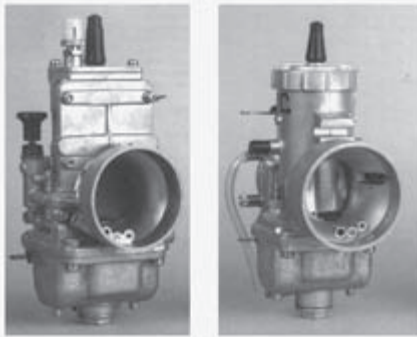

TM / TMX

Standard VM Round Slide

Snowmobile VM Carbs

Carb Size	Main Jet	Pilot Jet	Needle Jet	Jet Needle	Throttle Cutaway	Air Jet	Needle Valve	Choke Type	Part #	Price (G)
34mm	330	36	(159)Q-0	6DH3	2.5	0.5	1.5	Cable	MIK01-029	$159.95
38mm	360	40	(166)Q-0	6DH3	2.5	-	1.5	Cable	MIK01-041	$195.95
40mm	500	35	(159)AA-0	7DH2	1.5	-	1.5	Cable	MIK01-044	$243.95
44mm	540	35	(159)AA-0	7DH2	1.5	0.7	1.5	Cable	MIK01-047	$259.95

TM/TMX Flat Valve Carbs

Carb Type	Carb Size	Main Jet	Pilot Jet	Needle Jet	Jet Needle	Throttle Cutaway	Needle Valve	Choke Type	Part #	Price (G)
TM	38mm	270	60	(389)Q-0	6FJ40	3.5	1.5	Cable	MIKTM38-102	$278.95
TMX	38mm	290	55	Fixed	6EJ12-55	3.5	1.5	Button	MIKTMX38-S	$399.95