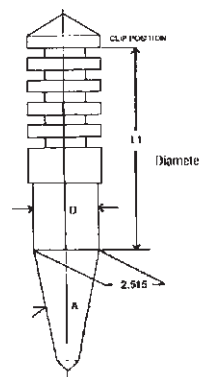

Chart "A" shows three different metering points of the needle, Taper A is the angle of the taper with 1.00 being the leanest, L1 is the distance between the clip position and the diameter of 2.515 on the jet needle, D is the diameter of the needle before the taper begins. (see diagram below)

Chart A

Mark	Taper		
	A	L1	Dia. D
A	1°00	34.55	2.605
B	1°15	35.00	2.615
C	1°34	36.35	2.625
D	1°45	36.80	2.635
E	2°00	38.15	2.645
F	2°15	38.60	2.655
G	2°26	39.95	2.665
H	2°45	40.40	2.675
J	3°00	41.75	2.685
K	3°15	42.20	2.695
L	3°33	43.55	2.705
M	3°50	44.00	2.715
N	4°00	45.35	2.725
P	1°45		
Q	2°00		
R			2.755
S			2.765
T			2.775
U			2.785
V			2.795
W			2.805
X			2.815
Y			2.825
Z			2.835