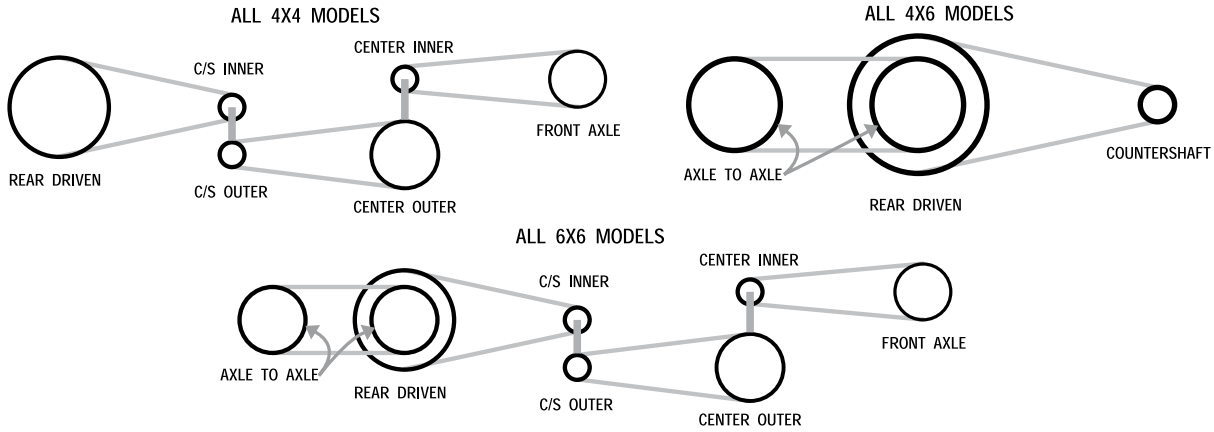

Diagram of Polaris Sprocket Locations for 4x4, 4x6 and 6x6 Models

CC	Model	Year	OEM Gearing			Rear Selection Guide				
			Rear	C/S	Chain/Link	Teeth	Part #	Price (D)		
Polaris 4x4, 4x6, 6x6 Models										
250	Big Boss 4x6	1989	Countershaft	13	520-88	13	AAA004961	$26.99		
			Rear Driven	42		42	AAA004967	$43.99		
			Axle To Axle*	30	520-108	30	AAA004964	$29.99		
	Big Boss 4x6	90-92	Countershaft	12	520-88	12	AAA004960	$24.99		
			Rear Driven	42		42	AAA004967	$43.99		
			Axle To Axle*	30	520-108	30	AAA004964	$29.99		
	Big Boss 6x6	91-92	Front	22	520-64	22	AAA004962	$42.99		
			Center Inner	11		11	AAA004968	$26.99		
			Center Outer	24	520-72	24	AAA004963	$18.99		
			C/s Outer	11		11	TBA	TBA		
			C/s Inner	12	520-88	12	AAA004960	$24.99		
			Rear Driven	42		42	AAA004967	$43.99		
			Axle To Axle*	30	520-108	30	AAA004964	$29.99		
	Trail Boss 4x4	87-88	Front	22	520-64	22	TBA	TBA		
			Center Inner	11		11	AAA004968	$26.99		
			Center Outer	22	520-76	22	AAA004962	$42.99		
			C/s Outer	11		11	TBA	TBA		
			C/s Inner	12	520-74	12	AAA004960	$24.99		
	Trail Boss 4x4	1989-92	Rear Driven	42		42	AAA004967	$43.99		
			4x4 250	1993	Front	22	520-64	22	AAA004962	$42.99
					Center Inner	11		11	AAA004968	$26.99
	6x6 250	1993	Center Outer	22	520-70	22	AAA004962	$42.99		
			C/s Outer	11		11	AAA004959	$18.99		
			C/s Inner	12	520-88	12	AAA004960	$24.99		
Rear Driven			42		42	AAA004967	$43.99			
Axle To Axle*			30	520-108	30	AAA004964	$29.99			
300	Xplorer 300	96-99	Front	22	520-64	22	AAA004962	$42.99		
			4x4 300	94-95	Center Inner	12		12	AAA004960	$24.99
	Center Outer	22			520-70	22	AAA004962	$42.99		
	C/S Outer	11				11	AAA004959	$18.99		
	6x6 300	1994	C/S Inner	13	520-84	13	AAA004961	$26.99		
			Rear Driven	40		40	AAA004972	$35.99		
			Front	22	520-64	22	AAA004962	$42.99		
			Center Inner	11		11	AAA004968	$26.99		
			Center Outer	24	520-72	24	AAA004963	$18.99		
	Sportsman 4x4	1993	C/S Outer	11		11	AAA004959	$18.99		
			C/S Inner	13	520-88	13	AAA004961	$26.99		
			Rear Driven	42		42	AAA004967	$43.99		
Axle To Axle*			30	520-108	30	AAA004964	$29.99			
Front			22	520-64	22	AAA004962	$42.99			
Center Inner			12		12	AAA004960	$24.99			
Center Outer			22	520-70	22	AAA004962	$42.99			
350		C/S Outer	11		11					
		C/S Inner	12	520-84	12	AAA004960	$24.99			
		Rear Driven	34		34	AAA004965	$34.99